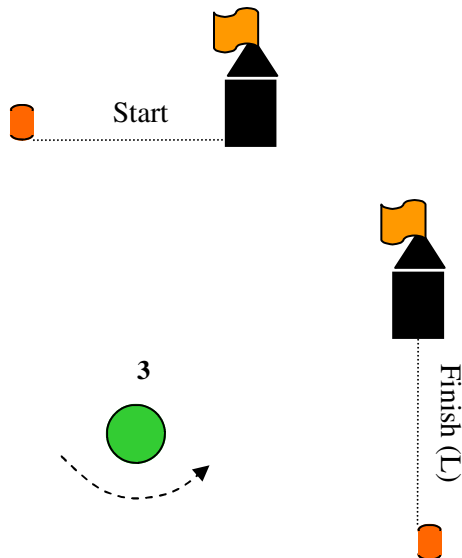

2015 Earl Corkett Regatta Addendum A - Course Descriptions

No.	Course
1	Start - 1 - 0 - 3 - Finish (L)
2	Start - 1 - 0 - 3 - 1 - 0 - 3 - Finish (L)
3	Start - 1 - 0 - 3 - Finish (W)
4	Start - 1 - 0 - 3 - 1 - 0 - 3 - Finish (W)
5	Start - 1 - 0 - 2 - 3 - Finish (L)
6	Start - 1 - 0 - 2 - 3 - 1 - 0 - 3 - Finish (L)

Note: Not to Scale