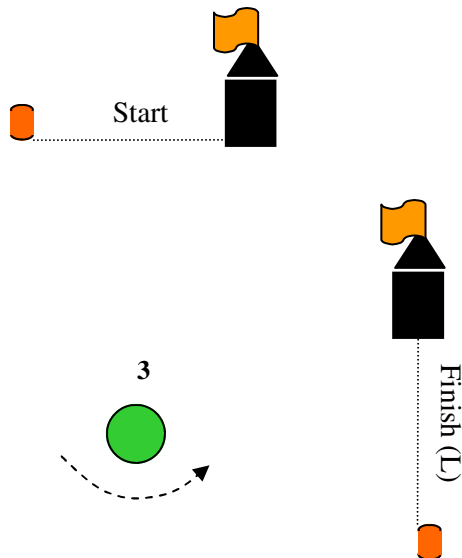

2015 Fall Frolic Regatta Addendum A - Course Descriptions

No.	Course
1	Start - 1 - 0 - 3 - Finish (L)
2	Start - 1 - 0 - 3 - 1 - 0 - 3 - Finish (L)
3	Start - 1 - 0 - 3 - Finish (W)
4	Start - 1 - 0 - 3 - 1 - 0 - 3 - Finish (W)
5	Start - 1 - 0 - 2 - 3 - Finish (L)
6	Start - 1 - 0 - 2 - 3 - 1 - 0 - 3 - Finish (L)

Note: Not to Scale