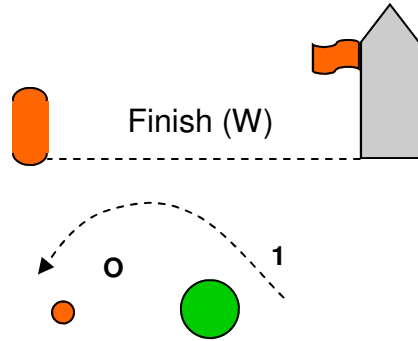

2015 Non Calm Bowl Regatta

Addendum A: Course Diagrams and Descriptions

NOTE: **NOT** to scale

Table 1: Course Descriptions

No.	Course
1	Start—1—O—2—Finish (M)
2	Start—1—O—2—1—O—2—Finish (M)
3	Start—1—O—3—Finish (W)
4	Start—1—O—3—1—O—3—Finish (W)

Table 2: Mark Descriptions

Mark	Description
Start/Finish (M)	Orange inflatable cylinder
Finish (W)	Orange inflatable cylinder
Marks 1,2,3	Green inflatable cone
O	Orange ball

Figure 1: Leeward Gate