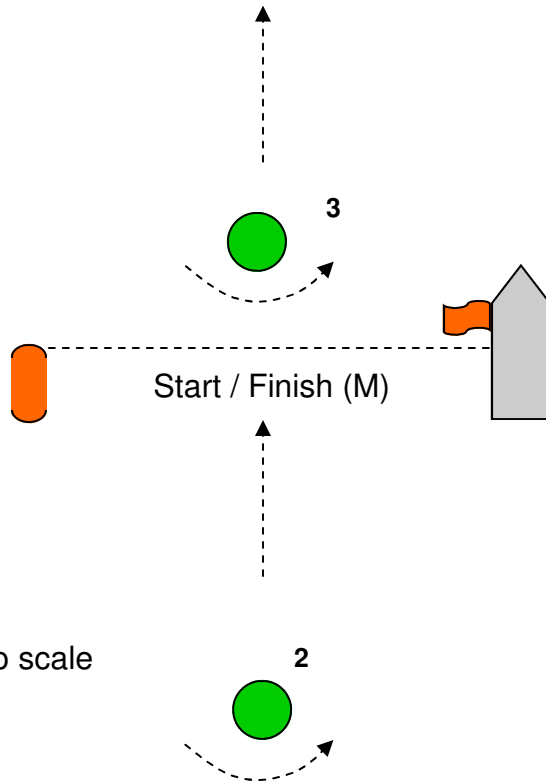

2015 Non Calm Bowl Regatta

Addendum A: Course Diagrams and Descriptions

NOTE: **NOT** to scale

Table 1: Course Descriptions

No.	Course
1	Start—1—O—2—Finish (M)
2	Start—1—O—2—1—O—2—Finish (M)
3	Start—1—O—3—Finish (W)
4	Start—1—O—3—1—O—3—Finish (W)

Table 2: Mark Descriptions

Mark	Description
Start/Finish (M)	Orange inflatable cylinder
Finish (W)	Orange inflatable cylinder
Marks 1,2,3	Green inflatable cone
O	Orange ball

Figure 1: Leeward Gate