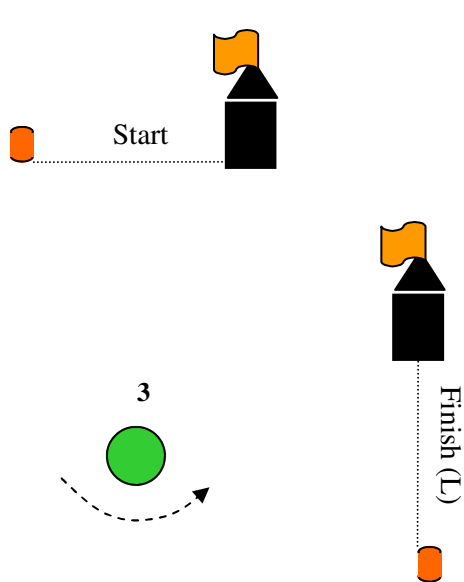

2015 Opening Day Regatta Addendum A - Course Descriptions

No.	Course
1	Start - 1 - 0 - 3 - Finish (L)
2	Start - 1 - 0 - 3 - 1 - 0 - 3 - Finish (L)
3	Start - 1 - 0 - 3 - Finish (W)
4	Start - 1 - 0 - 3 - 1 - 0 - 3 - Finish (W)
5	Start - 1 - 0 - 2 - 3 - Finish (L)
6	Start - 1 - 0 - 2 - 3 - 1 - 0 - 3 - Finish (L)

Note: Not to Scale