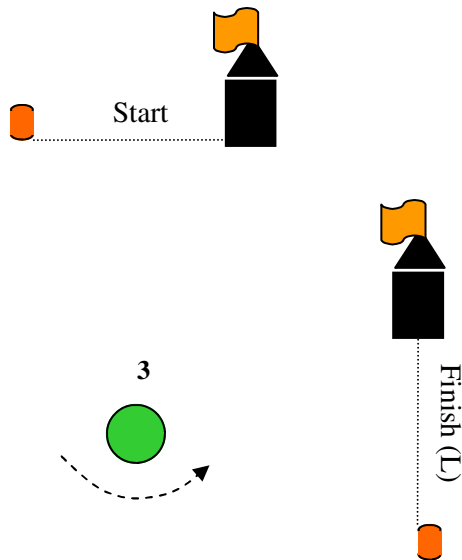

2015 Summer Thursday Twilight Series Addendum A - Course Descriptions

No.	Course
1	Start - 1 - 0 - 3 - Finish (L)
2	Start - 1 - 0 - 3 - 1 - 0 - 3 - Finish (L)
3	Start - 1 - 0 - 3 - Finish (W)
4	Start - 1 - 0 - 3 - 1 - 0 - 3 - Finish (W)
5	Start - 1 - 0 - 2 - 3 - Finish (L)
6	Start - 1 - 0 - 2 - 3 - 1 - 0 - 3 - Finish (L)

Note: Not to Scale