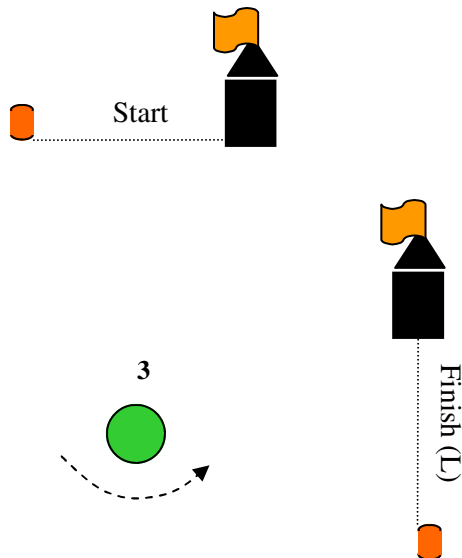

# 2015 W.D. Schock Memorial Regatta Addendum A - Course Descriptions

No.	Course
1	Start - 1 - 0 - 3 - Finish (L)
2	Start - 1 - 0 - 3 - 1 - 0 - 3 - Finish (L)
3	Start - 1 - 0 - 3 - Finish (W)
4	Start - 1 - 0 - 3 - 1 - 0 - 3 - Finish (W)
5	Start - 1 - 0 - 2 - 3 - Finish (L)
6	Start - 1 - 0 - 2 - 3 - 1 - 0 - 3 - Finish (L)

Note: Not to Scale