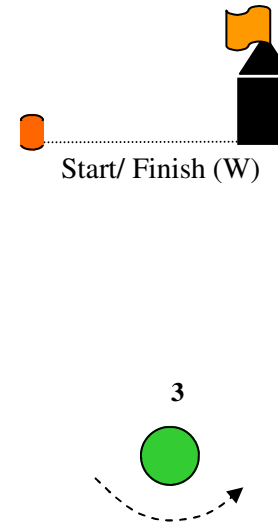

# 2015 W.D. Schock Memorial Regatta Addendum A - Course Descriptions

No.	Course
1	Start - 1 - 0 - 3 - Finish (L)
2	Start - 1 - 0 - 3 - 1 - 0 - 3 - Finish (L)
3	Start - 1 - 0 - 3 - Finish (W)
4	Start - 1 - 0 - 3 - 1 - 0 - 3 - Finish (W)
5	Start - 1 - 0 - 2 - 3 - Finish (L)
6	Start - 1 - 0 - 2 - 3 - 1 - 0 - 3 - Finish (L)

Note: Not to Scale