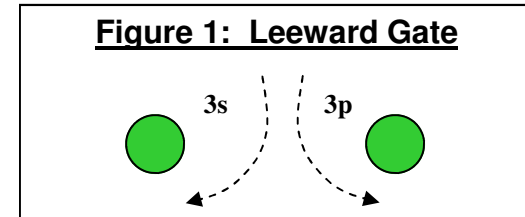

# 2015 W.D. Schock Memorial Regatta Addendum A - Course Descriptions

No.	Course
1	Start - 1 - 0 - 3 - Finish (L)
2	Start - 1 - 0 - 3 - 1 - 0 - 3 - Finish (L)
3	Start - 1 - 0 - 3 - Finish (W)
4	Start - 1 - 0 - 3 - 1 - 0 - 3 - Finish (W)
5	Start - 1 - 0 - 2 - 3 - Finish (L)
6	Start - 1 - 0 - 2 - 3 - 1 - 0 - 3 - Finish (L)

Note: Not to Scale