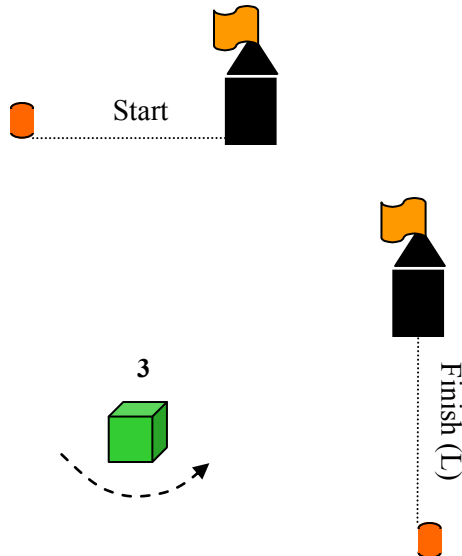

2016 Earl Corkett Regatta Addendum A - Course Descriptions

No.	Course
1	Start - 1 - 0 - 3 - Finish (L)
2	Start - 1 - 0 - 3 - 1 - 0 - 3 - Finish (L)
3	Start - 1 - 0 - 3 - Finish (W)
4	Start - 1 - 0 - 3 - 1 - 0 - 3 - Finish (W)
5	Start - 1 - 0 - 2 - 3 - Finish (L)
6	Start - 1 - 0 - 2 - 3 - 1 - 0 - 3 - Finish (L)

Note: Not to Scale