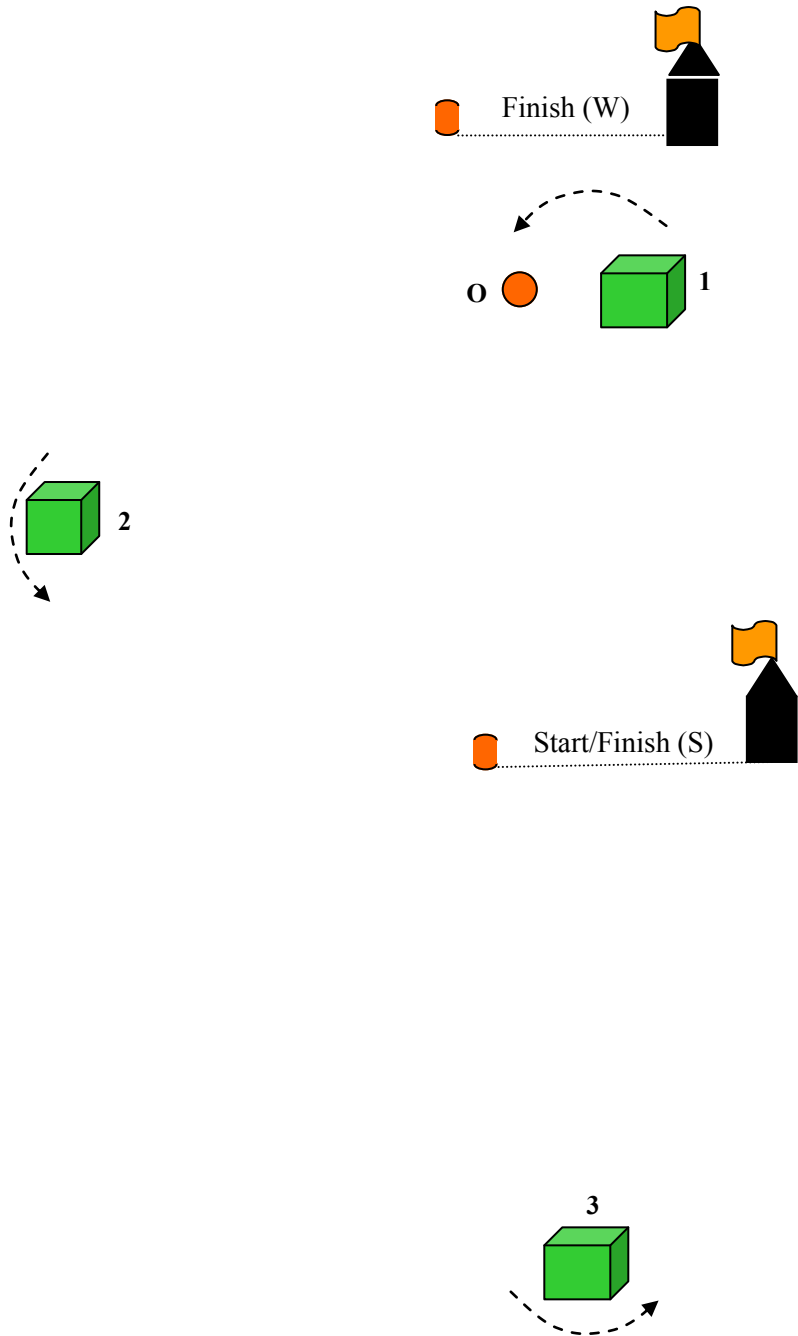

2016 East—West Harbor 20 Regatta Addendum B - Course Descriptions

No.	Course
1	Start - 1 - O - 3 - Finish (S)
2	Start - 1 - O - 3 - 1 - O - 3 - Finish (S)
3	Start - 1 - O - 3 - Finish (W)
4	Start - 1 - O - 3 - 1 - O - 3 - Finish (W)
5	Start - 1 - O - 2 - 3 - Finish (W)
6	Start - 1 - O - 2 - 3 - 1 - O - 3 - Finish (W)
7	Start - 1 - O - 3 - 1 - O - 3 - 1 - O - 3 - Finish (S)
8	Start - 1 - O - 3 - 1 - O - 3 - 1 - O - 3 - Finish (W)

Note: Not to Scale