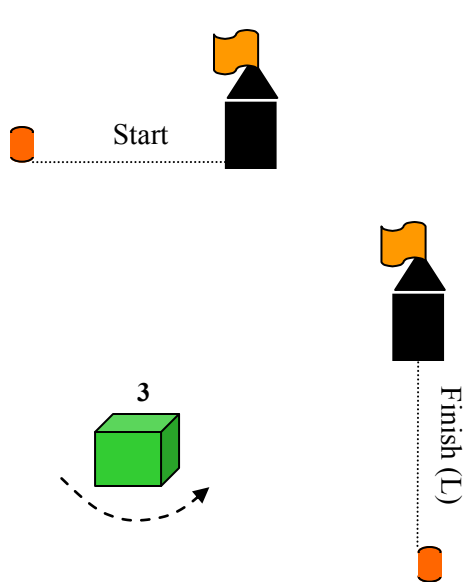

# 2016 Fall One Design Regatta Addendum A - Course Descriptions

No.	Course
1	Start - 1 - O - 3 - Finish (L)
2	Start - 1 - O - 3 - 1 - O - 3 - Finish (L)
3	Start - 1 - O - 3 - Finish (W)
4	Start - 1 - O - 3 - 1 - O - 3 - Finish (W)
5	Start - 1 - O - 2 - 3 - Finish (L)
6	Start - 1 - O - 2 - 3 - 1 - O - 3 - Finish (L)

**Figure 1: Leeward Gate**

Note: Not to Scale