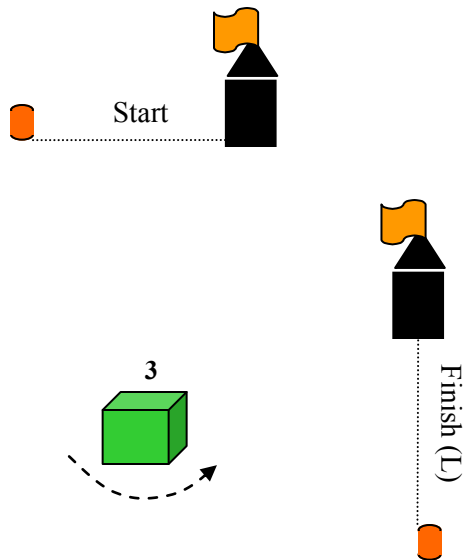

# 2016 Twilight Series Addendum A - Course Descriptions

No.	Course
1	Start - 1 - 0 - 3 - Finish (L)
2	Start - 1 - 0 - 3 - 1 - 0 - 3 - Finish (L)
3	Start - 1 - 0 - 3 - Finish (W)
4	Start - 1 - 0 - 3 - 1 - 0 - 3 - Finish (W)
5	Start - 1 - 0 - 2 - 3 - Finish (L)
6	Start - 1 - 0 - 2 - 3 - 1 - 0 - 3 - Finish (L)

**Figure 1: Leeward Gate**

Note: Not to Scale