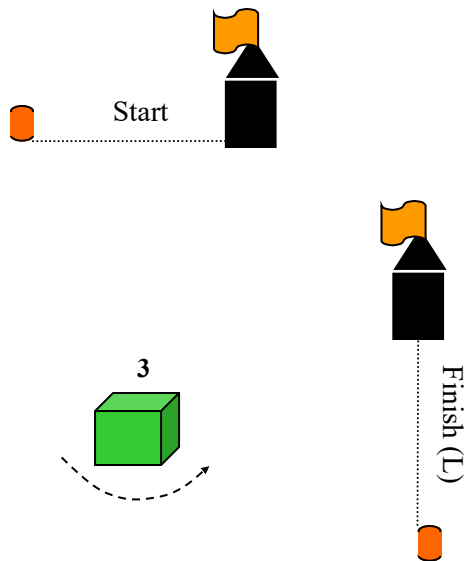

# 2018 Fall One Design Regatta Addendum A - Course Descriptions

No.	Course
1	Start - 1 - 0 - 3 - Finish (L)
2	Start - 1 - 0 - 3 - 1 - 0 - 3 - Finish (L)
3	Start - 1 - 0 - 3 - Finish (W)
4	Start - 1 - 0 - 3 - 1 - 0 - 3 - Finish (W)
5	Start - 1 - 0 - 2 - 3 - Finish (L)
6	Start - 1 - 0 - 2 - 3 - 1 - 0 - 3 - Finish (L)

**Figure 1: Leeward Gate**

Note: Not to Scale