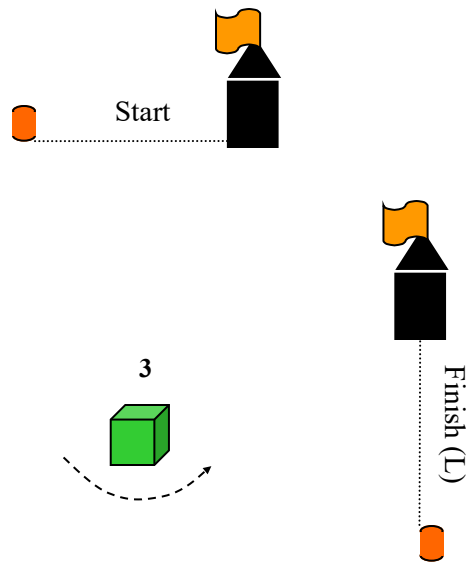

2018 Opening Day Bay Classes Regatta Addendum A - Course Descriptions

No.	Course
1	Start - 1 - 0 - 3 - Finish (L)
2	Start - 1 - 0 - 3 - 1 - 0 - 3 - Finish (L)
3	Start - 1 - 0 - 3 - Finish (W)
4	Start - 1 - 0 - 3 - 1 - 0 - 3 - Finish (W)
5	Start - 1 - 0 - 2 - 3 - Finish (L)
6	Start - 1 - 0 - 2 - 3 - 1 - 0 - 3 - Finish (L)

Note: Not to Scale