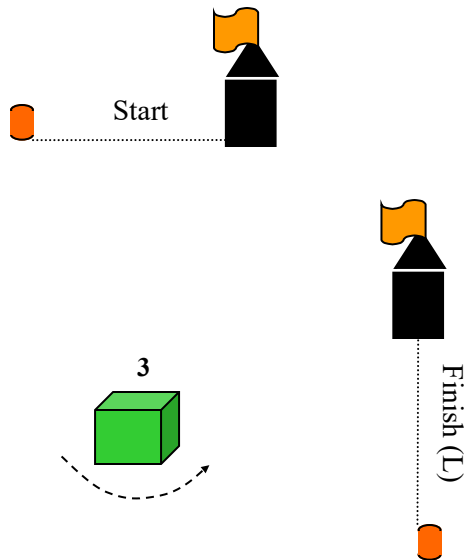

# 2018 Twilight Series Addendum A - Course Descriptions

No.	Course
1	Start - 1 - O - 3 - Finish (L)
2	Start - 1 - O - 3 - 1 - O - 3 - Finish (L)
3	Start - 1 - O - 3 - Finish (W)
4	Start - 1 - O - 3 - 1 - O - 3 - Finish (W)
5	Start - 1 - O - 2 - 3 - Finish (L)
6	Start - 1 - O - 2 - 3 - 1 - O - 3 - Finish (L)
7	Start - 1 - O - 2 - 3 - Finish (W)
8	To be designated by the Race Committee

**Figure 1: Leeward Gate**

Note: Not to Scale